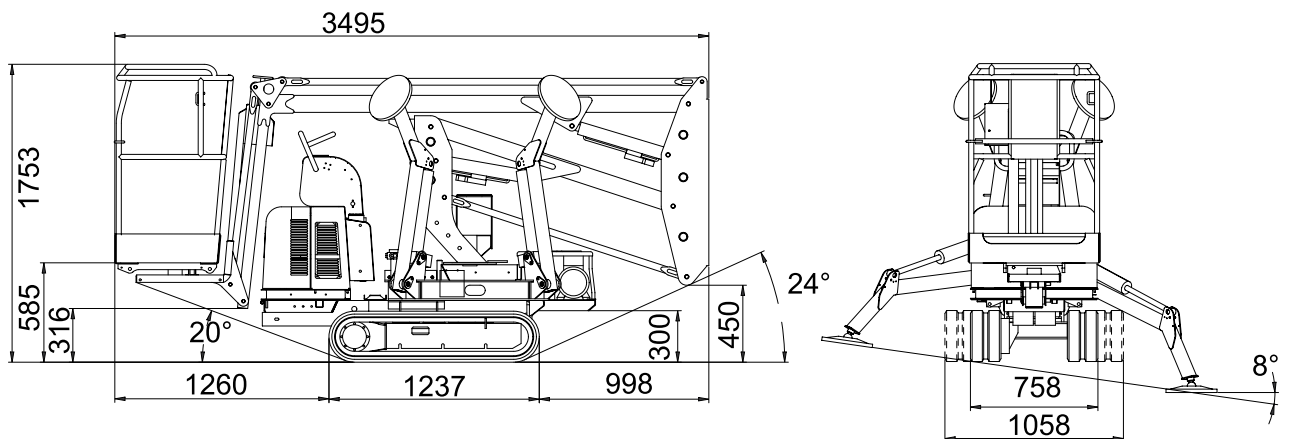

KIT GOLDLIFT 8.35 AERIAL PLATFORM ON MINIDUMPER HS1200E

TECHNICAL DATA:

- Kit weight..... 750 kg
- Total weight minidumper + kit
applied on :
- HS1200E fixed1300 kg
- HS1200E widening 1360 kg

**Kit to be attached only to
Minidumper HS1200E**

KIT GOLDLIFT 8.35 AERIAL PLATFORM ON MINIDUMPER HS1200E