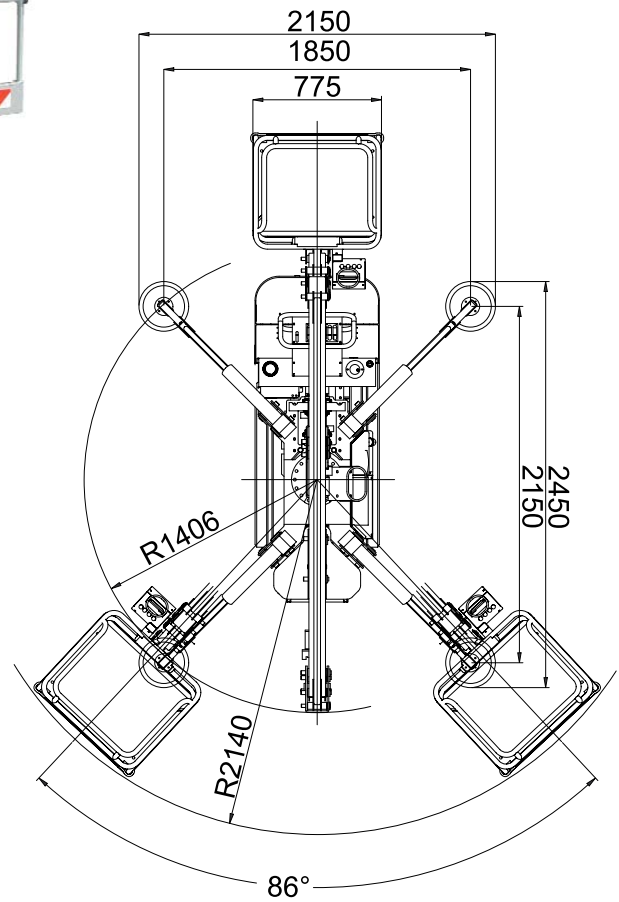

KIT GOLDLIFT 8.35 AERIAL PLATFORM ON MINIDUMPER HS1200E

TECHNICAL DATA:

- Kit weight..... 750 kg
- Total weight minidumper + kit
applied on :
- HS1200E fixed1300 kg
- HS1200E widening 1360 kg

**Kit to be attached only to
Minidumper HS1200E**

KIT GOLDLIFT 8.35 AERIAL PLATFORM ON MINIDUMPER HS1200E